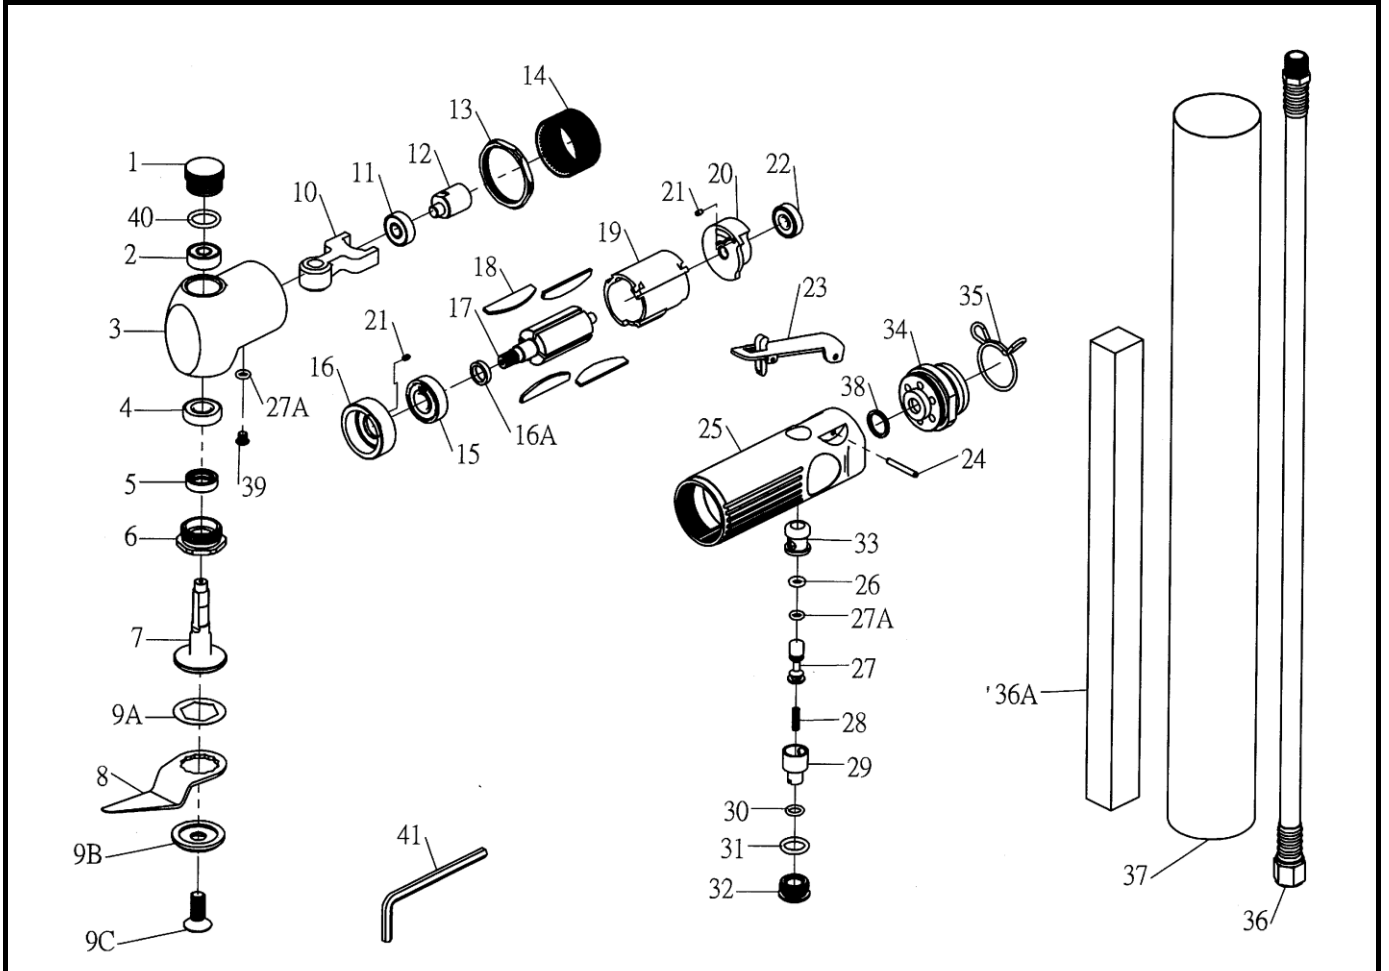

OS-307 **GAV** HAVALI CAM KESME

Item No.	Description	Q'ty	Item No.	Description	Q'ty
1	Plug	1	21	Pin	2
2	Ball Bearing	1	22	Ball Bearing	1
3	Head	1	23	Throttle Lever	1
4	Ball Bearing	1	24	LeverPin	1
5	Seal Oil	1	25	Housing	1
6	Nut Clamp	1	26	O-Ring	1
7	Spindle Drive	1	27	Valve Stem	1
8	Blade 57mm	1	27A	O-Ring (P5)	2
9A	Packing	1	28	Valve Spring	1
9B	Retainer	1	29	Air Regulator	1
9C	Screw	1	30	O-Ring (P7)	1
10	Fork Drive	1	31	O-Ring (P12)	1
11	Ball Bearing	1	32	Throttle Valve Plug	1
12	Shaft Crank	1	33	Valve Bushing	1
13	Nut	1	34	Throttle Arbor	1
14	Retainer	1	35	Stop Ring	1
15	Ball Bearing	1	36	Air Hose Assy 1/4"	1
16	Front Plate	1	36A	Sponge	1
16A	Washer	1	37	Exhaust Hose	1
17	Rotor	1	38	Packing	1
18	Rotor Blade	4	39	Screw	1
19	Cylinder	1	40	O-Ring (P14)	1
20	End Plate	1	41	Hex. Key	1